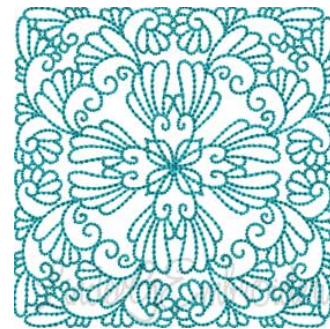

Name: Feathered Quilt Block 1 Machine Embroidery Design

SKU: LGE01-lgs11001

Brand: Lindee G Embroidery

Unique Colors: 13 (1 color Stops)

Unique Colors

	Color Name (Color Code)	Manufacturer - Type
	Super White (1001) [No Color Selected]	madeira - rayon
	Dusty Lilac (1263) [No Color Selected]	madeira - rayon
	Crocus (286)	Exquisite - Polyester 1000m

Complete Color Sequence

#		Color Name (Color Code)	Manufacturer - Type
1		Super White (1001) [No Color Selected]	madeira - rayon
2		Super White (1001) [No Color Selected]	madeira - rayon
3		Crocus (286)	Exquisite - Polyester 1000m