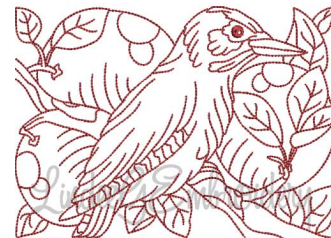

**Name:** Blrd with Oranges Redwork (5 sizes)  
Machine Embroidery Design

**SKU:** LGE01-lgs10615

**Brand:** Lindee G Embroidery

**Unique Colors:** 13 (1 color Stops)

## Unique Colors

	<b>Color Name (Color Code)</b>	<b>Manufacturer - Type</b>
	Super White (1001) [No Color Selected]	madeira - rayon
	Dusty Lilac (1263) [No Color Selected]	madeira - rayon
	Crocus (286)	Exquisite - Polyester 1000m