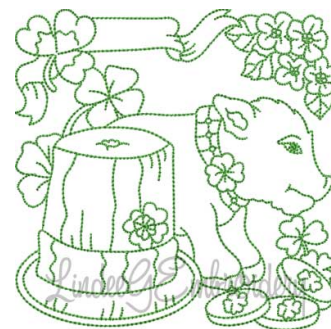

Name: Hat & Pig with Shamrock & Coins (4 sizes) Machine Embroidery Design

SKU: LGE01-lgs10407

Brand: Lindee G Embroidery

Unique Colors: 13 (1 color Stops)

Unique Colors

	Color Name (Color Code)	Manufacturer - Type
	Super White (1001) [No Color Selected]	madeira - rayon
	Dusty Lilac (1263) [No Color Selected]	madeira - rayon
	Crocus (286)	Exquisite - Polyester 1000m

Complete Color Sequence

#		Color Name (Color Code)	Manufacturer - Type
1		Super White (1001) [No Color Selected]	madeira - rayon
2		Super White (1001) [No Color Selected]	madeira - rayon
3		Crocus (286)	Exquisite - Polyester 1000m