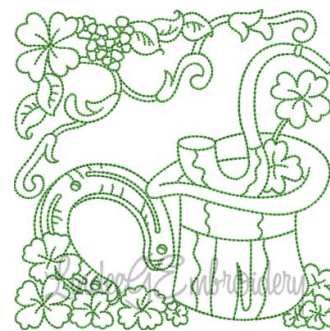

Name: Hat with Pipe & Horseshoe (4 sizes)
Machine Embroidery Design

SKU: LGE01-lgs10405

Brand: Lindee G Embroidery

Unique Colors: 13 (1 color Stops)

Unique Colors

	Color Name (Color Code)	Manufacturer - Type
	Super White (1001) [No Color Selected]	madeira - rayon
	Dusty Lilac (1263) [No Color Selected]	madeira - rayon
	Crocus (286)	Exquisite - Polyester 1000m

Complete Color Sequence

#		Color Name (Color Code)	Manufacturer - Type
1		Super White (1001) [No Color Selected]	madeira - rayon
2		Super White (1001) [No Color Selected]	madeira - rayon
3		Crocus (286)	Exquisite - Polyester 1000m