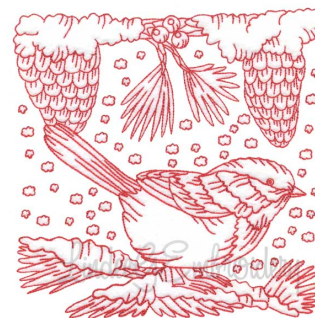

**Name:** Chickadee with Snow 10 Redwork (3 sizes) Machine Embroidery Design

**SKU:** LGE01-lgs10220

**Brand:** Lindee G Embroidery

**Unique Colors:** 13 (1 color Stops)

## Unique Colors

	<b>Color Name (Color Code)</b>	<b>Manufacturer - Type</b>
	Super White (1001) [No Color Selected]	madeira - rayon
	Dusty Lilac (1263) [No Color Selected]	madeira - rayon
	Crocus (286)	Exquisite - Polyester 1000m

# Complete Color Sequence

#		Color Name (Color Code)	Manufacturer - Type
1		Super White (1001) [No Color Selected]	madeira - rayon
2		Super White (1001) [No Color Selected]	madeira - rayon
3		Crocus (286)	Exquisite - Polyester 1000m