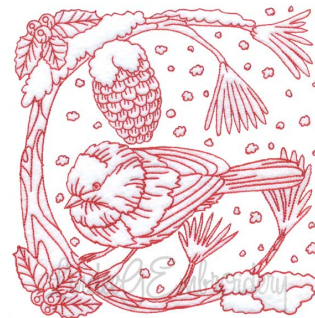

Name: Chickadee with Snow 6 Redwork (3 sizes) Machine Embroidery Design

SKU: LGE01-lgs10216

Brand: Lindee G Embroidery

Unique Colors: 13 (1 color Stops)

Unique Colors

	Color Name (Color Code)	Manufacturer - Type
	Super White (1001) [No Color Selected]	madeira - rayon
	Dusty Lilac (1263) [No Color Selected]	madeira - rayon
	Crocus (286)	Exquisite - Polyester 1000m

Complete Color Sequence

#		Color Name (Color Code)	Manufacturer - Type
1		Super White (1001) [No Color Selected]	madeira - rayon
2		Super White (1001) [No Color Selected]	madeira - rayon
3		Crocus (286)	Exquisite - Polyester 1000m