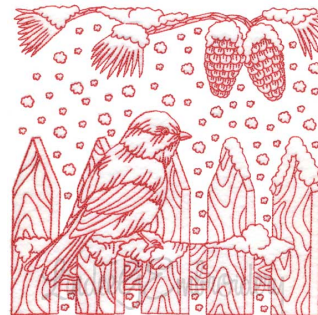

Name: Chickadee with Snow 4 Redwork (3 sizes) Machine Embroidery Design

SKU: LGE01-lgs10214

Brand: Lindee G Embroidery

Unique Colors: 13 (1 color Stops)

Unique Colors

	Color Name (Color Code)	Manufacturer - Type
	Super White (1001) [No Color Selected]	madeira - rayon
	Dusty Lilac (1263) [No Color Selected]	madeira - rayon
	Crocus (286)	Exquisite - Polyester 1000m

Complete Color Sequence

#		Color Name (Color Code)	Manufacturer - Type
1		Super White (1001) [No Color Selected]	madeira - rayon
2		Super White (1001) [No Color Selected]	madeira - rayon
3		Crocus (286)	Exquisite - Polyester 1000m