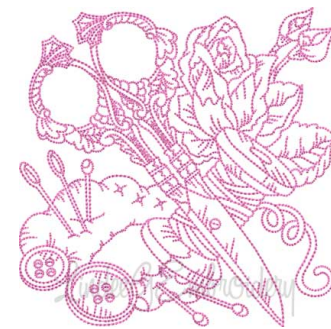

Name: Vintage Sewing Notions 1 (5 sizes)
Machine Embroidery Design

SKU: LGE01-lgs10101

Brand: Lindee G Embroidery

Unique Colors: 13 (1 color Stops)

Unique Colors

	Color Name (Color Code)	Manufacturer - Type
	Super White (1001) [No Color Selected]	madeira - rayon
	Dusty Lilac (1263) [No Color Selected]	madeira - rayon
	Crocus (286)	Exquisite - Polyester 1000m

Complete Color Sequence

#		Color Name (Color Code)	Manufacturer - Type
1		Super White (1001) [No Color Selected]	madeira - rayon
2		Super White (1001) [No Color Selected]	madeira - rayon
3		Crocus (286)	Exquisite - Polyester 1000m