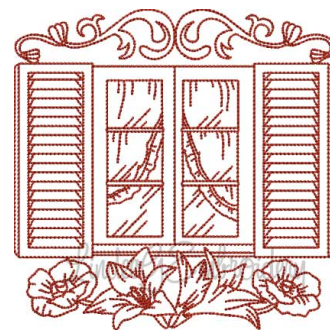

Name: Window (5 sizes) Machine Embroidery Design

SKU: LGE01-lgs09508

Brand: Lindee G Embroidery

Unique Colors: 13 (1 color Stops)

Unique Colors

| | Color Name (Color Code) | Manufacturer - Type |
|--|--|-----------------------------|
|  | Super White (1001) [No Color Selected] | madeira - rayon |
|  | Dusty Lilac (1263) [No Color Selected] | madeira - rayon |
|  | Crocus (286) | Exquisite - Polyester 1000m |