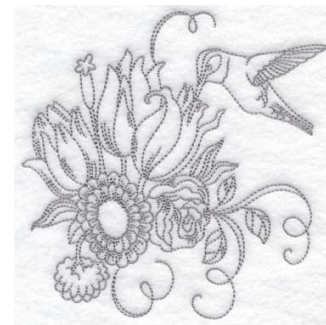

**Name:** Flowers & Hummingbird (6 sizes)  
Machine Embroidery Design

**SKU:** LGE01-lgs08702

**Brand:** Lindee G Embroidery

**Unique Colors:** 13 (1 color Stops)

## Unique Colors

	<b>Color Name (Color Code)</b>	<b>Manufacturer - Type</b>
	Super White (1001) [No Color Selected]	madeira - rayon
	Dusty Lilac (1263) [No Color Selected]	madeira - rayon
	Crocus (286)	Exquisite - Polyester 1000m