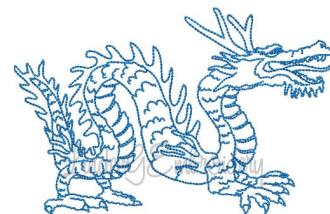

Name: Bluework Chinese Dragon 4 Machine Embroidery Design

SKU: LGE01-lgs08504

Brand: Lindee G Embroidery

Unique Colors: 13 (1 color Stops)

Unique Colors

	Color Name (Color Code)	Manufacturer - Type
	Super White (1001) [No Color Selected]	madeira - rayon
	Dusty Lilac (1263) [No Color Selected]	madeira - rayon
	Crocus (286)	Exquisite - Polyester 1000m

Complete Color Sequence

#		Color Name (Color Code)	Manufacturer - Type
1		Super White (1001) [No Color Selected]	madeira - rayon
2		Super White (1001) [No Color Selected]	madeira - rayon
3		Crocus (286)	Exquisite - Polyester 1000m