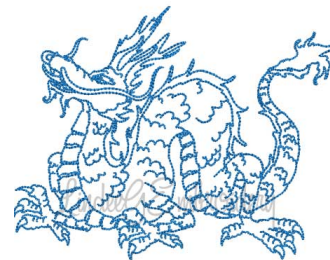

Name: Bluework Chinese Dragon 3 Machine
Embroidery Design

SKU: LGE01-lgs08503

Brand: Lindee G Embroidery

Unique Colors: 13 (1 color Stops)

Unique Colors

	Color Name (Color Code)	Manufacturer - Type
	Super White (1001) [No Color Selected]	madeira - rayon
	Dusty Lilac (1263) [No Color Selected]	madeira - rayon
	Crocus (286)	Exquisite - Polyester 1000m

Complete Color Sequence

#		Color Name (Color Code)	Manufacturer - Type
1		Super White (1001) [No Color Selected]	madeira - rayon
2		Super White (1001) [No Color Selected]	madeira - rayon
3		Crocus (286)	Exquisite - Polyester 1000m