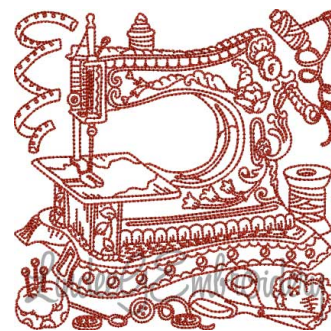

Name: Vintage Sewing Machine 9 (4 sizes)
Machine Embroidery Design

SKU: LGE01-lgs08109

Brand: Lindee G Embroidery

Unique Colors: 13 (1 color Stops)

Unique Colors

	Color Name (Color Code)	Manufacturer - Type
	Super White (1001) [No Color Selected]	madeira - rayon
	Dusty Lilac (1263) [No Color Selected]	madeira - rayon
	Crocus (286)	Exquisite - Polyester 1000m

Complete Color Sequence

#		Color Name (Color Code)	Manufacturer - Type
1		Super White (1001) [No Color Selected]	madeira - rayon
2		Super White (1001) [No Color Selected]	madeira - rayon
3		Crocus (286)	Exquisite - Polyester 1000m