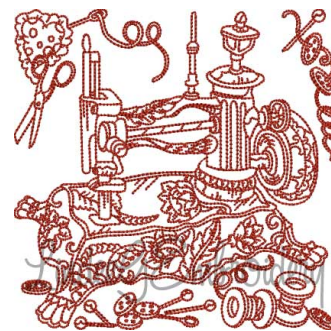

Name: Vintage Sewing Machine 8 (4 sizes)
Machine Embroidery Design

SKU: LGE01-lgs08108

Brand: Lindee G Embroidery

Unique Colors: 13 (1 color Stops)

Unique Colors

	Color Name (Color Code)	Manufacturer - Type
	Super White (1001) [No Color Selected]	madeira - rayon
	Dusty Lilac (1263) [No Color Selected]	madeira - rayon
	Crocus (286)	Exquisite - Polyester 1000m

Complete Color Sequence

#		Color Name (Color Code)	Manufacturer - Type
1		Super White (1001) [No Color Selected]	madeira - rayon
2		Super White (1001) [No Color Selected]	madeira - rayon
3		Crocus (286)	Exquisite - Polyester 1000m