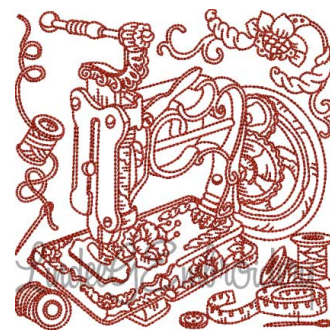

Name: Vintage Sewing Machine 7 (4 sizes)
Machine Embroidery Design

SKU: LGE01-lgs08107

Brand: Lindee G Embroidery

Unique Colors: 13 (1 color Stops)

Unique Colors

	Color Name (Color Code)	Manufacturer - Type
	Super White (1001) [No Color Selected]	madeira - rayon
	Dusty Lilac (1263) [No Color Selected]	madeira - rayon
	Crocus (286)	Exquisite - Polyester 1000m

Complete Color Sequence

#		Color Name (Color Code)	Manufacturer - Type
1		Super White (1001) [No Color Selected]	madeira - rayon
2		Super White (1001) [No Color Selected]	madeira - rayon
3		Crocus (286)	Exquisite - Polyester 1000m