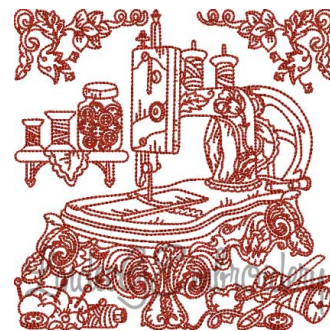

Name: Vintage Sewing Machine 5 (4 sizes)
Machine Embroidery Design

SKU: LGE01-lgs08105

Brand: Lindee G Embroidery

Unique Colors: 13 (1 color Stops)

Unique Colors

	Color Name (Color Code)	Manufacturer - Type
	Super White (1001) [No Color Selected]	madeira - rayon
	Dusty Lilac (1263) [No Color Selected]	madeira - rayon
	Crocus (286)	Exquisite - Polyester 1000m

Complete Color Sequence

#		Color Name (Color Code)	Manufacturer - Type
1		Super White (1001) [No Color Selected]	madeira - rayon
2		Super White (1001) [No Color Selected]	madeira - rayon
3		Crocus (286)	Exquisite - Polyester 1000m