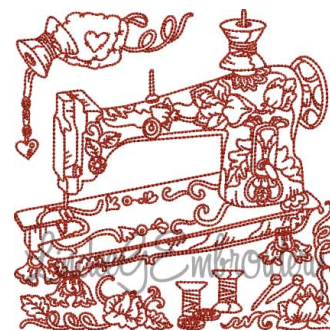

Name: Vintage Sewing Machine 4 (4 sizes)
Machine Embroidery Design

SKU: LGE01-lgs08104

Brand: Lindee G Embroidery

Unique Colors: 13 (1 color Stops)

Unique Colors

	Color Name (Color Code)	Manufacturer - Type
	Super White (1001) [No Color Selected]	madeira - rayon
	Dusty Lilac (1263) [No Color Selected]	madeira - rayon
	Crocus (286)	Exquisite - Polyester 1000m

Complete Color Sequence

#		Color Name (Color Code)	Manufacturer - Type
1		Super White (1001) [No Color Selected]	madeira - rayon
2		Super White (1001) [No Color Selected]	madeira - rayon
3		Crocus (286)	Exquisite - Polyester 1000m