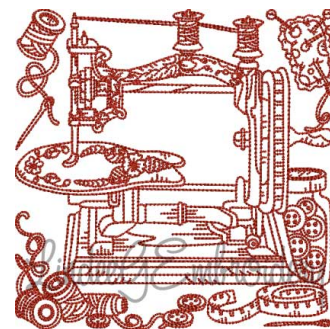

Name: Vintage Sewing Machine 3 (4 sizes)
Machine Embroidery Design

SKU: LGE01-lgs08103

Brand: Lindee G Embroidery

Unique Colors: 13 (1 color Stops)

Unique Colors

	Color Name (Color Code)	Manufacturer - Type
	Super White (1001) [No Color Selected]	madeira - rayon
	Dusty Lilac (1263) [No Color Selected]	madeira - rayon
	Crocus (286)	Exquisite - Polyester 1000m

Complete Color Sequence

#		Color Name (Color Code)	Manufacturer - Type
1		Super White (1001) [No Color Selected]	madeira - rayon
2		Super White (1001) [No Color Selected]	madeira - rayon
3		Crocus (286)	Exquisite - Polyester 1000m