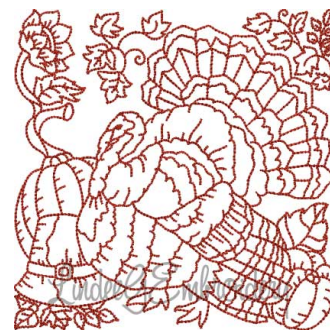

Name: Turkey; Pilgrim Hat; Pumpkins (4 sizes)
Machine Embroidery Design

SKU: LGE01-lgs07909

Brand: Lindee G Embroidery

Unique Colors: 13 (1 color Stops)

Unique Colors

	Color Name (Color Code)	Manufacturer - Type
	Super White (1001) [No Color Selected]	madeira - rayon
	Dusty Lilac (1263) [No Color Selected]	madeira - rayon
	Crocus (286)	Exquisite - Polyester 1000m

Complete Color Sequence

#		Color Name (Color Code)	Manufacturer - Type
1		Super White (1001) [No Color Selected]	madeira - rayon
2		Super White (1001) [No Color Selected]	madeira - rayon
3		Crocus (286)	Exquisite - Polyester 1000m