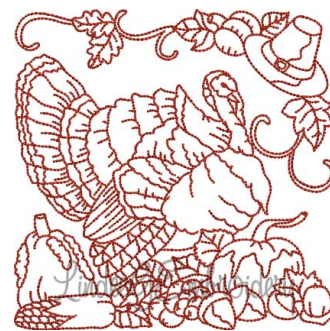

**Name:** Turkey; Pilgrim Hat; Harvest (4 sizes)  
Machine Embroidery Design

**SKU:** LGE01-lgs07903

**Brand:** Lindee G Embroidery

**Unique Colors:** 13 (1 color Stops)

## Unique Colors

	<b>Color Name (Color Code)</b>	<b>Manufacturer - Type</b>
	Super White (1001) [No Color Selected]	madeira - rayon
	Dusty Lilac (1263) [No Color Selected]	madeira - rayon
	Crocus (286)	Exquisite - Polyester 1000m