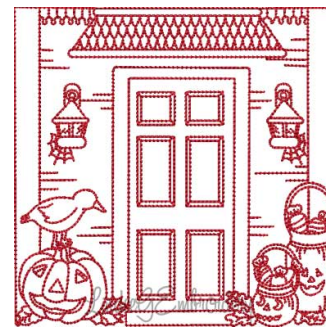

Name: Seasonal Front Porch Redwork (5 sizes)
Machine Embroidery Design

SKU: LGE01-lgs07819

Brand: Lindee G Embroidery

Unique Colors: 13 (1 color Stops)

Unique Colors

	Color Name (Color Code)	Manufacturer - Type
	Super White (1001) [No Color Selected]	madeira - rayon
	Dusty Lilac (1263) [No Color Selected]	madeira - rayon
	Crocus (286)	Exquisite - Polyester 1000m