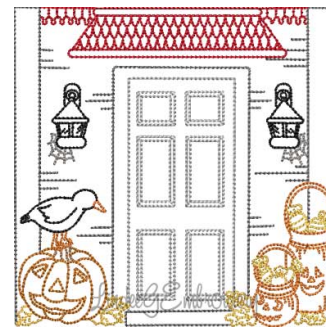

Name: Seasonal Front Porch Multicolor (5 sizes)
Machine Embroidery Design

SKU: LGE01-lgs07809

Brand: Lindee G Embroidery

Unique Colors: 13 (9 color Stops)

Unique Colors

	Color Name (Color Code)	Manufacturer - Type
	Super White (1001) [No Color Selected]	madeira - rayon
	Dusty Lilac (1263) [No Color Selected]	madeira - rayon
	Crocus (286)	Exquisite - Polyester 1000m

Complete Color Sequence

#		Color Name (Color Code)	Manufacturer - Type
1		Super White (1001) [No Color Selected]	madeira - rayon
2		Super White (1001) [No Color Selected]	madeira - rayon
3		Crocus (286)	Exquisite - Polyester 1000m