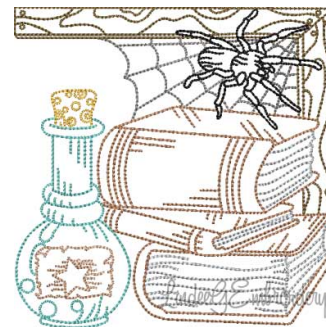

**Name:** Books; Spider; Potion Multicolor (5 sizes)  
Machine Embroidery Design

**SKU:** LGE01-lgs07802

**Brand:** Lindee G Embroidery

**Unique Colors:** 13 (9 color Stops)

## Unique Colors

	<b>Color Name (Color Code)</b>	<b>Manufacturer - Type</b>
	Super White (1001) [No Color Selected]	madeira - rayon
	Dusty Lilac (1263) [No Color Selected]	madeira - rayon
	Crocus (286)	Exquisite - Polyester 1000m

# Complete Color Sequence

#		Color Name (Color Code)	Manufacturer - Type
1		Super White (1001) [No Color Selected]	madeira - rayon
2		Super White (1001) [No Color Selected]	madeira - rayon
3		Crocus (286)	Exquisite - Polyester 1000m