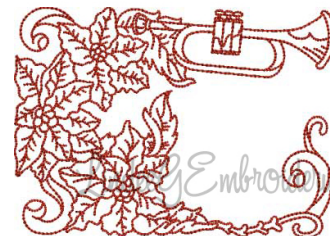

**Name:** Poinsettia with Trumpet Redwork (3 sizes) Machine Embroidery Design

**SKU:** LGE01-lgs07611

**Brand:** Lindee G Embroidery

**Unique Colors:** 13 (1 color Stops)

## Unique Colors

	<b>Color Name (Color Code)</b>	<b>Manufacturer - Type</b>
	Super White (1001) [No Color Selected]	madeira - rayon
	Dusty Lilac (1263) [No Color Selected]	madeira - rayon
	Crocus (286)	Exquisite - Polyester 1000m