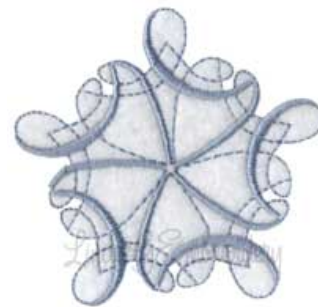

Name: Snowflake 4 Machine Embroidery Design

SKU: LGE01-lgs07104

Brand: Lindee G Embroidery

Unique Colors: 13 (1 color Stops)

Unique Colors

	Color Name (Color Code)	Manufacturer - Type
	Super White (1001) [No Color Selected]	madeira - rayon
	Dusty Lilac (1263) [No Color Selected]	madeira - rayon
	Crocus (286)	Exquisite - Polyester 1000m

Complete Color Sequence

#		Color Name (Color Code)	Manufacturer - Type
1		Super White (1001) [No Color Selected]	madeira - rayon
2		Super White (1001) [No Color Selected]	madeira - rayon
3		Crocus (286)	Exquisite - Polyester 1000m