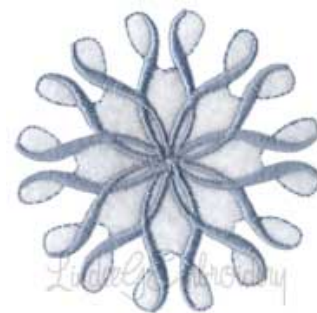

Name: Snowflake 3 Machine Embroidery Design

SKU: LGE01-lgs07103

Brand: Lindee G Embroidery

Unique Colors: 13 (1 color Stops)

Unique Colors

	Color Name (Color Code)	Manufacturer - Type
	Super White (1001) [No Color Selected]	madeira - rayon
	Dusty Lilac (1263) [No Color Selected]	madeira - rayon
	Crocus (286)	Exquisite - Polyester 1000m

Complete Color Sequence

#		Color Name (Color Code)	Manufacturer - Type
1		Super White (1001) [No Color Selected]	madeira - rayon
2		Super White (1001) [No Color Selected]	madeira - rayon
3		Crocus (286)	Exquisite - Polyester 1000m