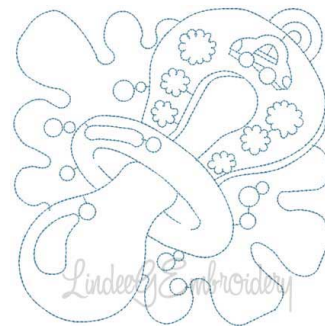

Name: Pacifier Quilt Block (3 sizes) Machine Embroidery Design

SKU: LGE01-lgs06936

Brand: Lindee G Embroidery

Unique Colors: 13 (1 color Stops)

Unique Colors

	Color Name (Color Code)	Manufacturer - Type
	Super White (1001) [No Color Selected]	madeira - rayon
	Dusty Lilac (1263) [No Color Selected]	madeira - rayon
	Crocus (286)	Exquisite - Polyester 1000m

Complete Color Sequence

#		Color Name (Color Code)	Manufacturer - Type
1		Super White (1001) [No Color Selected]	madeira - rayon
2		Super White (1001) [No Color Selected]	madeira - rayon
3		Crocus (286)	Exquisite - Polyester 1000m