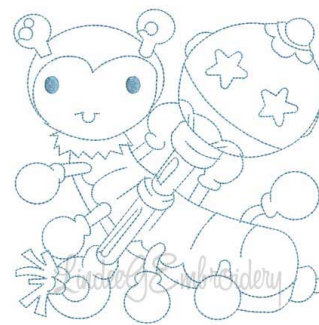

Name: Baby Toys Quilt Block 1 (3 sizes)
Machine Embroidery Design

SKU: LGE01-lgs06925

Brand: Lindee G Embroidery

Unique Colors: 13 (1 color Stops)

Unique Colors

	Color Name (Color Code)	Manufacturer - Type
	Super White (1001) [No Color Selected]	madeira - rayon
	Dusty Lilac (1263) [No Color Selected]	madeira - rayon
	Crocus (286)	Exquisite - Polyester 1000m

Complete Color Sequence

#		Color Name (Color Code)	Manufacturer - Type
1		Super White (1001) [No Color Selected]	madeira - rayon
2		Super White (1001) [No Color Selected]	madeira - rayon
3		Crocus (286)	Exquisite - Polyester 1000m