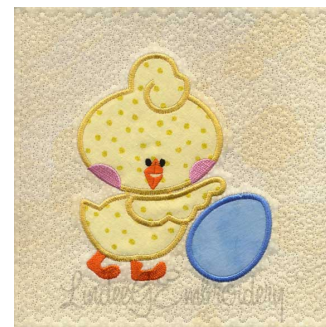

**Name:** Applique Chick with Egg - Quilted  
Machine Embroidery Design

**SKU:** LGE01-lgs06616

**Brand:** Lindee G Embroidery

**Unique Colors:** 13 (9 color Stops)

## Unique Colors

	<b>Color Name (Color Code)</b>	<b>Manufacturer - Type</b>
	Super White (1001) [No Color Selected]	madeira - rayon
	Dusty Lilac (1263) [No Color Selected]	madeira - rayon
	Crocus (286)	Exquisite - Polyester 1000m