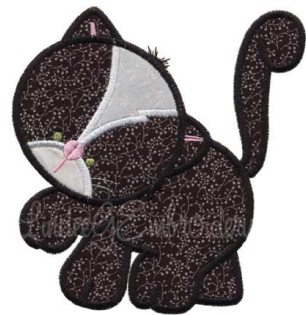

Name: Applique Kitty Machine Embroidery Design

SKU: LGE01-lgs06609

Brand: Lindee G Embroidery

Unique Colors: 13 (9 color Stops)

Unique Colors

	Color Name (Color Code)	Manufacturer - Type
	Super White (1001) [No Color Selected]	madeira - rayon
	Dusty Lilac (1263) [No Color Selected]	madeira - rayon
	Crocus (286)	Exquisite - Polyester 1000m

Complete Color Sequence

#		Color Name (Color Code)	Manufacturer - Type
1		Super White (1001) [No Color Selected]	madeira - rayon
2		Super White (1001) [No Color Selected]	madeira - rayon
3		Crocus (286)	Exquisite - Polyester 1000m