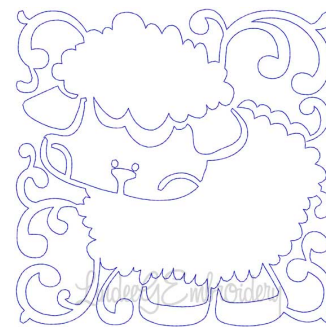

**Name:** Lamb Quilt Block (4 sizes) Machine Embroidery Design

**SKU:** LGE01-lgs06548

**Brand:** Lindee G Embroidery

**Unique Colors:** 13 (1 color Stops)

## Unique Colors

|  | <b>Color Name (Color Code)</b>         | <b>Manufacturer - Type</b>  |
|--|--|-----------------------------|
|  | Super White (1001) [No Color Selected] | madeira - rayon             |
|  | Dusty Lilac (1263) [No Color Selected] | madeira - rayon             |
|  | Crocus (286)                           | Exquisite - Polyester 1000m |

# Complete Color Sequence

| # |   | Color Name (Color Code)                | Manufacturer - Type            |
|---|---|--|--------------------------------|
| 1 |  | Super White (1001) [No Color Selected] | madeira - rayon                |
| 2 |  | Super White (1001) [No Color Selected] | madeira - rayon                |
| 3 |  | Crocus (286)                           | Exquisite - Polyester<br>1000m |