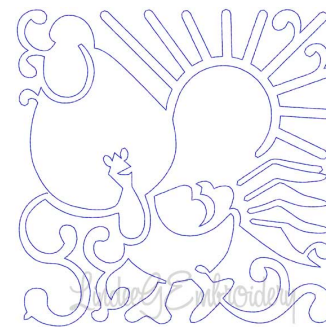

**Name:** Rooster Quilt Block (4 sizes) Machine Embroidery Design

**SKU:** LGE01-lgs06538

**Brand:** Lindee G Embroidery

**Unique Colors:** 13 (1 color Stops)

## Unique Colors

	<b>Color Name (Color Code)</b>	<b>Manufacturer - Type</b>
	Super White (1001) [No Color Selected]	madeira - rayon
	Dusty Lilac (1263) [No Color Selected]	madeira - rayon
	Crocus (286)	Exquisite - Polyester 1000m

# Complete Color Sequence

#		Color Name (Color Code)	Manufacturer - Type
1		Super White (1001) [No Color Selected]	madeira - rayon
2		Super White (1001) [No Color Selected]	madeira - rayon
3		Crocus (286)	Exquisite - Polyester 1000m