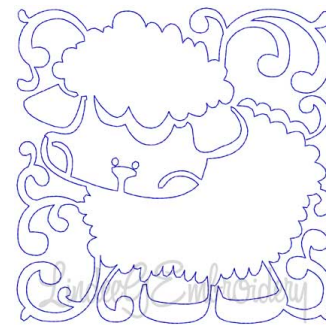

Name: Lamb Quilt Block (4 sizes) Machine Embroidery Design

SKU: LGE01-lgs06536

Brand: Lindee G Embroidery

Unique Colors: 13 (1 color Stops)

Unique Colors

	Color Name (Color Code)	Manufacturer - Type
	Super White (1001) [No Color Selected]	madeira - rayon
	Dusty Lilac (1263) [No Color Selected]	madeira - rayon
	Crocus (286)	Exquisite - Polyester 1000m

Complete Color Sequence

#		Color Name (Color Code)	Manufacturer - Type
1		Super White (1001) [No Color Selected]	madeira - rayon
2		Super White (1001) [No Color Selected]	madeira - rayon
3		Crocus (286)	Exquisite - Polyester 1000m