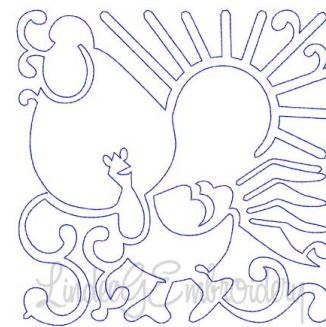

Name: Rooster Quilt Block (4 sizes) Machine Embroidery Design

SKU: LGE01-lgs06526

Brand: Lindee G Embroidery

Unique Colors: 13 (1 color Stops)

Unique Colors

	Color Name (Color Code)	Manufacturer - Type
	Super White (1001) [No Color Selected]	madeira - rayon
	Dusty Lilac (1263) [No Color Selected]	madeira - rayon
	Crocus (286)	Exquisite - Polyester 1000m

Complete Color Sequence

#		Color Name (Color Code)	Manufacturer - Type
1		Super White (1001) [No Color Selected]	madeira - rayon
2		Super White (1001) [No Color Selected]	madeira - rayon
3		Crocus (286)	Exquisite - Polyester 1000m