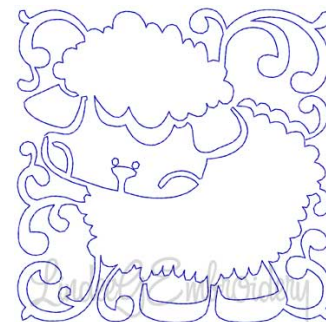

Name: Lamb Quilt Block (4 sizes) Machine Embroidery Design

SKU: LGE01-lgs06524

Brand: Lindee G Embroidery

Unique Colors: 13 (1 color Stops)

Unique Colors

	Color Name (Color Code)	Manufacturer - Type
	Super White (1001) [No Color Selected]	madeira - rayon
	Dusty Lilac (1263) [No Color Selected]	madeira - rayon
	Crocus (286)	Exquisite - Polyester 1000m

Complete Color Sequence

#		Color Name (Color Code)	Manufacturer - Type
1		Super White (1001) [No Color Selected]	madeira - rayon
2		Super White (1001) [No Color Selected]	madeira - rayon
3		Crocus (286)	Exquisite - Polyester 1000m