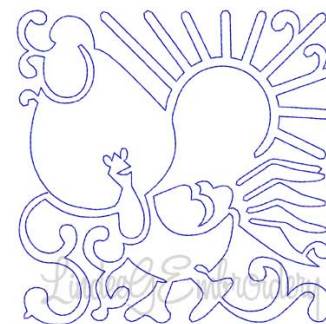

**Name:** Rooster Quilt Block (4 sizes) Machine Embroidery Design

**SKU:** LGE01-lgs06514

**Brand:** Lindee G Embroidery

**Unique Colors:** 13 (1 color Stops)

## Unique Colors

	<b>Color Name (Color Code)</b>	<b>Manufacturer - Type</b>
	Super White (1001) [No Color Selected]	madeira - rayon
	Dusty Lilac (1263) [No Color Selected]	madeira - rayon
	Crocus (286)	Exquisite - Polyester 1000m

# Complete Color Sequence

#		Color Name (Color Code)	Manufacturer - Type
1		Super White (1001) [No Color Selected]	madeira - rayon
2		Super White (1001) [No Color Selected]	madeira - rayon
3		Crocus (286)	Exquisite - Polyester 1000m