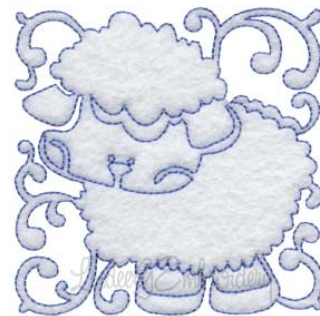

Name: Lamb Quilt Block (4 sizes) Machine Embroidery Design

SKU: LGE01-lgs06512

Brand: Lindee G Embroidery

Unique Colors: 13 (1 color Stops)

Unique Colors

	Color Name (Color Code)	Manufacturer - Type
	Super White (1001) [No Color Selected]	madeira - rayon
	Dusty Lilac (1263) [No Color Selected]	madeira - rayon
	Crocus (286)	Exquisite - Polyester 1000m

Complete Color Sequence

#		Color Name (Color Code)	Manufacturer - Type
1		Super White (1001) [No Color Selected]	madeira - rayon
2		Super White (1001) [No Color Selected]	madeira - rayon
3		Crocus (286)	Exquisite - Polyester 1000m