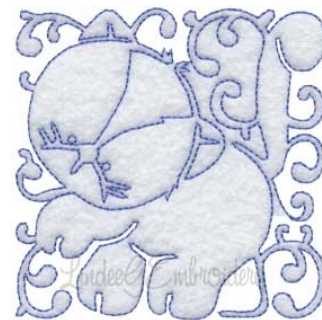

Name: Kitty Quilt Block (4 sizes) Machine Embroidery Design

SKU: LGE01-lgs06509

Brand: Lindee G Embroidery

Unique Colors: 13 (1 color Stops)

Unique Colors

	Color Name (Color Code)	Manufacturer - Type
	Super White (1001) [No Color Selected]	madeira - rayon
	Dusty Lilac (1263) [No Color Selected]	madeira - rayon
	Crocus (286)	Exquisite - Polyester 1000m

Complete Color Sequence

#		Color Name (Color Code)	Manufacturer - Type
1		Super White (1001) [No Color Selected]	madeira - rayon
2		Super White (1001) [No Color Selected]	madeira - rayon
3		Crocus (286)	Exquisite - Polyester 1000m