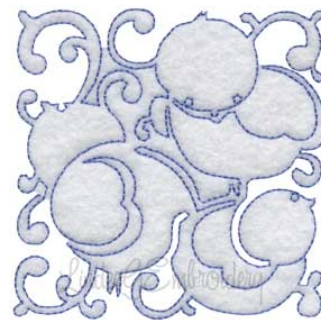

**Name:** Chicks Quilt Block (4 sizes) Machine Embroidery Design

**SKU:** LGE01-lgs06507

**Brand:** Lindee G Embroidery

**Unique Colors:** 13 (1 color Stops)

## Unique Colors

	Color Name (Color Code)	Manufacturer - Type
	Super White (1001) [No Color Selected]	madeira - rayon
	Dusty Lilac (1263) [No Color Selected]	madeira - rayon
	Crocus (286)	Exquisite - Polyester 1000m

# Complete Color Sequence

#		Color Name (Color Code)	Manufacturer - Type
1		Super White (1001) [No Color Selected]	madeira - rayon
2		Super White (1001) [No Color Selected]	madeira - rayon
3		Crocus (286)	Exquisite - Polyester 1000m