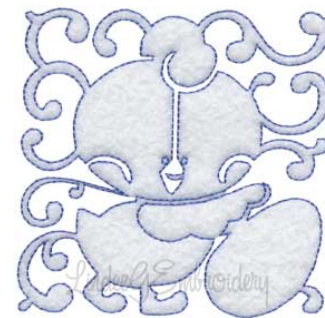

**Name:** Chick with Egg Quilt Block (4 sizes)  
Machine Embroidery Design

**SKU:** LGE01-lgs06504

**Brand:** Lindee G Embroidery

**Unique Colors:** 13 (1 color Stops)

## Unique Colors

	<b>Color Name (Color Code)</b>	<b>Manufacturer - Type</b>
	Super White (1001) [No Color Selected]	madeira - rayon
	Dusty Lilac (1263) [No Color Selected]	madeira - rayon
	Crocus (286)	Exquisite - Polyester 1000m

# Complete Color Sequence

#		Color Name (Color Code)	Manufacturer - Type
1		Super White (1001) [No Color Selected]	madeira - rayon
2		Super White (1001) [No Color Selected]	madeira - rayon
3		Crocus (286)	Exquisite - Polyester 1000m