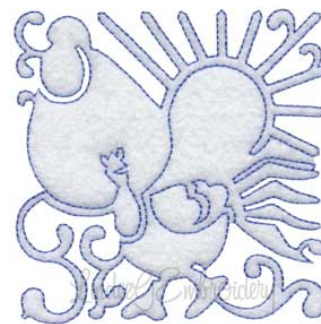

**Name:** Rooster Quilt Block (4 sizes) Machine Embroidery Design

**SKU:** LGE01-lgs06502

**Brand:** Lindee G Embroidery

**Unique Colors:** 13 (1 color Stops)

## Unique Colors

	<b>Color Name (Color Code)</b>	<b>Manufacturer - Type</b>
	Super White (1001) [No Color Selected]	madeira - rayon
	Dusty Lilac (1263) [No Color Selected]	madeira - rayon
	Crocus (286)	Exquisite - Polyester 1000m

# Complete Color Sequence

#		Color Name (Color Code)	Manufacturer - Type
1		Super White (1001) [No Color Selected]	madeira - rayon
2		Super White (1001) [No Color Selected]	madeira - rayon
3		Crocus (286)	Exquisite - Polyester 1000m