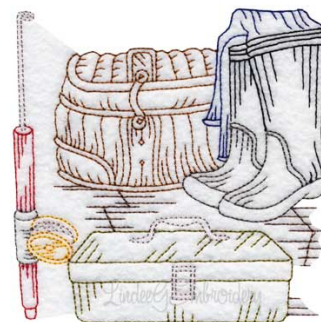

Name: Fishing Gear 17 - Multicolor (3 sizes)
Machine Embroidery Design

SKU: LGE01-lgs06417

Brand: Lindee G Embroidery

Unique Colors: 13 (10 color Stops)

Unique Colors

	Color Name (Color Code)	Manufacturer - Type
	Super White (1001) [No Color Selected]	madeira - rayon
	Dusty Lilac (1263) [No Color Selected]	madeira - rayon
	Crocus (286)	Exquisite - Polyester 1000m

Complete Color Sequence

#		Color Name (Color Code)	Manufacturer - Type
1		Super White (1001) [No Color Selected]	madeira - rayon
2		Super White (1001) [No Color Selected]	madeira - rayon
3		Crocus (286)	Exquisite - Polyester 1000m