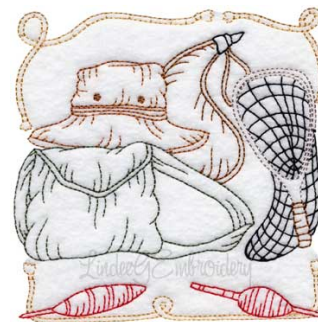

Name: Fishing Gear 16 - Multicolor (3 sizes)
Machine Embroidery Design

SKU: LGE01-lgs06416

Brand: Lindee G Embroidery

Unique Colors: 13 (8 color Stops)

Unique Colors

	Color Name (Color Code)	Manufacturer - Type
	Super White (1001) [No Color Selected]	madeira - rayon
	Dusty Lilac (1263) [No Color Selected]	madeira - rayon
	Crocus (286)	Exquisite - Polyester 1000m

Complete Color Sequence

#		Color Name (Color Code)	Manufacturer - Type
1		Super White (1001) [No Color Selected]	madeira - rayon
2		Super White (1001) [No Color Selected]	madeira - rayon
3		Crocus (286)	Exquisite - Polyester 1000m