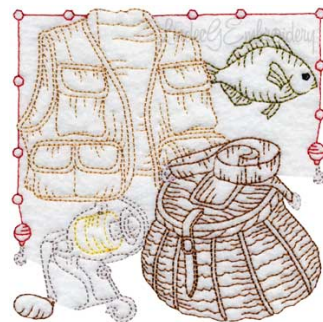

Name: Fishing Gear 11 - Multicolor (3 sizes)
Machine Embroidery Design

SKU: LGE01-lgs06411

Brand: Lindee G Embroidery

Unique Colors: 13 (7 color Stops)

Unique Colors

	Color Name (Color Code)	Manufacturer - Type
	Super White (1001) [No Color Selected]	madeira - rayon
	Dusty Lilac (1263) [No Color Selected]	madeira - rayon
	Crocus (286)	Exquisite - Polyester 1000m

Complete Color Sequence

#		Color Name (Color Code)	Manufacturer - Type
1		Super White (1001) [No Color Selected]	madeira - rayon
2		Super White (1001) [No Color Selected]	madeira - rayon
3		Crocus (286)	Exquisite - Polyester 1000m