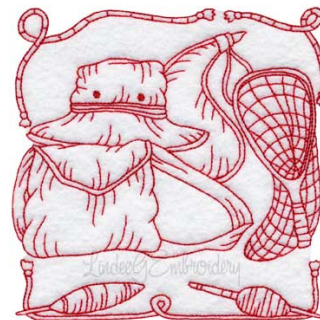

Name: Fishing Gear 6 Redwork (3 sizes)
Machine Embroidery Design

SKU: LGE01-lgs06406

Brand: Lindee G Embroidery

Unique Colors: 13 (1 color Stops)

Unique Colors

	Color Name (Color Code)	Manufacturer - Type
	Super White (1001) [No Color Selected]	madeira - rayon
	Dusty Lilac (1263) [No Color Selected]	madeira - rayon
	Crocus (286)	Exquisite - Polyester 1000m

Complete Color Sequence

#		Color Name (Color Code)	Manufacturer - Type
1		Super White (1001) [No Color Selected]	madeira - rayon
2		Super White (1001) [No Color Selected]	madeira - rayon
3		Crocus (286)	Exquisite - Polyester 1000m