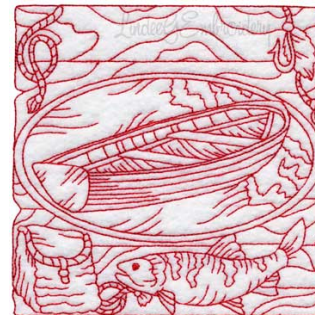

Name: Fishing Gear 5 Redwork (3 sizes)
Machine Embroidery Design

SKU: LGE01-lgs06405

Brand: Lindee G Embroidery

Unique Colors: 13 (1 color Stops)

Unique Colors

	Color Name (Color Code)	Manufacturer - Type
	Super White (1001) [No Color Selected]	madeira - rayon
	Dusty Lilac (1263) [No Color Selected]	madeira - rayon
	Crocus (286)	Exquisite - Polyester 1000m

Complete Color Sequence

#		Color Name (Color Code)	Manufacturer - Type
1		Super White (1001) [No Color Selected]	madeira - rayon
2		Super White (1001) [No Color Selected]	madeira - rayon
3		Crocus (286)	Exquisite - Polyester 1000m