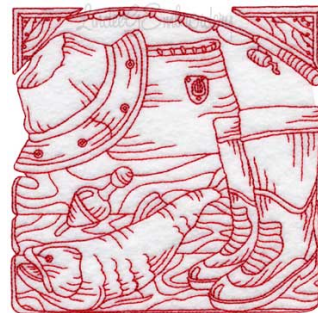

Name: Fishing Gear 2 Redwork (3 sizes)
Machine Embroidery Design

SKU: LGE01-lgs06402

Brand: Lindee G Embroidery

Unique Colors: 13 (1 color Stops)

Unique Colors

	Color Name (Color Code)	Manufacturer - Type
	Super White (1001) [No Color Selected]	madeira - rayon
	Dusty Lilac (1263) [No Color Selected]	madeira - rayon
	Crocus (286)	Exquisite - Polyester 1000m

Complete Color Sequence

#		Color Name (Color Code)	Manufacturer - Type
1		Super White (1001) [No Color Selected]	madeira - rayon
2		Super White (1001) [No Color Selected]	madeira - rayon
3		Crocus (286)	Exquisite - Polyester 1000m