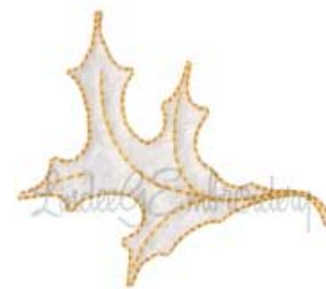

Name: Oak Leaf 3 Machine Embroidery Design

SKU: LGE01-lgs05717

Brand: Lindee G Embroidery

Unique Colors: 13 (1 color Stops)

Unique Colors

	Color Name (Color Code)	Manufacturer - Type
	Super White (1001) [No Color Selected]	madeira - rayon
	Dusty Lilac (1263) [No Color Selected]	madeira - rayon
	Crocus (286)	Exquisite - Polyester 1000m

Complete Color Sequence

#		Color Name (Color Code)	Manufacturer - Type
1		Super White (1001) [No Color Selected]	madeira - rayon
2		Super White (1001) [No Color Selected]	madeira - rayon
3		Crocus (286)	Exquisite - Polyester 1000m