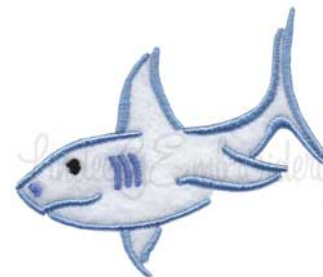

Name: Shark Machine Embroidery Design

SKU: LGE01-lgs05603

Brand: Lindee G Embroidery

Unique Colors: 13 (3 color Stops)

Unique Colors

	Color Name (Color Code)	Manufacturer - Type
	Super White (1001) [No Color Selected]	madeira - rayon
	Dusty Lilac (1263) [No Color Selected]	madeira - rayon
	Crocus (286)	Exquisite - Polyester 1000m

Complete Color Sequence

#		Color Name (Color Code)	Manufacturer - Type
1		Super White (1001) [No Color Selected]	madeira - rayon
2		Super White (1001) [No Color Selected]	madeira - rayon
3		Crocus (286)	Exquisite - Polyester 1000m