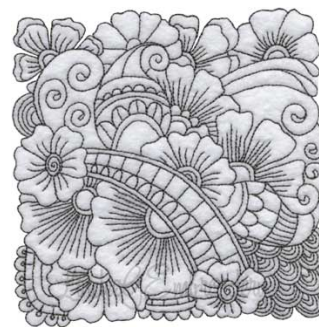

Name: Floral Doodle Block 12 (5 sizes) Machine Embroidery Design

SKU: LGE01-lgs05524

Brand: Lindee G Embroidery

Unique Colors: 13 (1 color Stops)

Unique Colors

	Color Name (Color Code)	Manufacturer - Type
	Super White (1001) [No Color Selected]	madeira - rayon
	Dusty Lilac (1263) [No Color Selected]	madeira - rayon
	Crocus (286)	Exquisite - Polyester 1000m

Complete Color Sequence

#		Color Name (Color Code)	Manufacturer - Type
1		Super White (1001) [No Color Selected]	madeira - rayon
2		Super White (1001) [No Color Selected]	madeira - rayon
3		Crocus (286)	Exquisite - Polyester 1000m